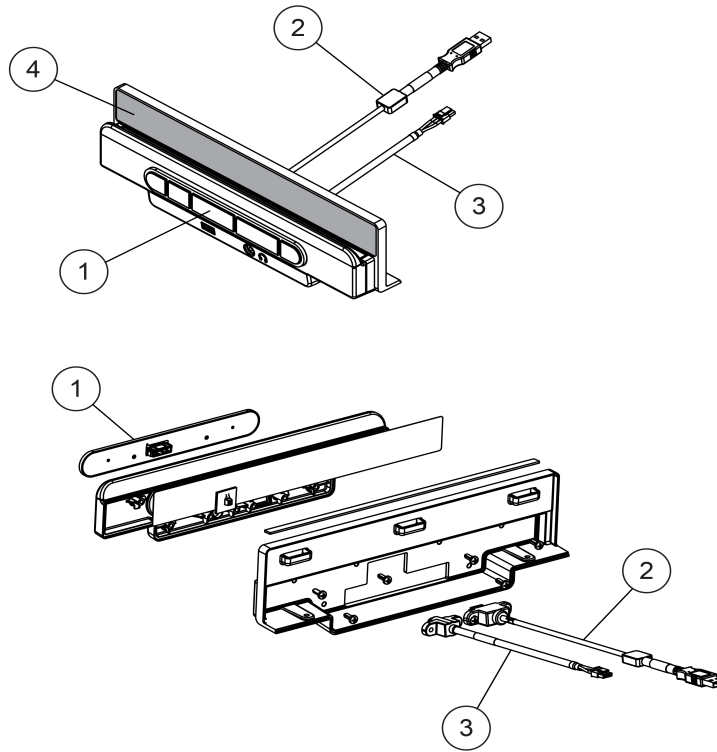

## Console Serial Number Table

---

Standard Console

Entertainment Console

Ref #	Part Number	Qty	Description
-	C50LB-XWXEM-01R	1	50L LED BIKE WLAN ENT MYE

## Option Panel Assembly

Ref #	Part Number	Qty	Description
1	1006027-0001	1	KEYPAD: T1/T2 MEDIA PRINTEC
2	1002210-0001	1	CABLE: USER USB promate
3	1002214-0001	1	CABLE: HEADPHONE promate
4	1002200-0002	1	LABEL: WARNING, NONTREAD